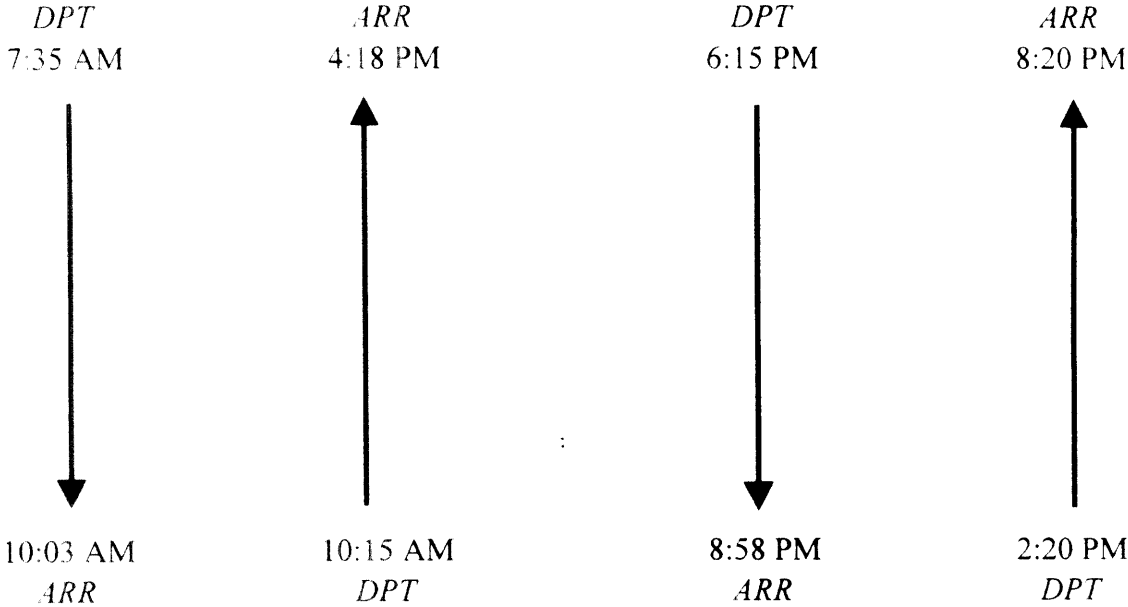

**DELTA'S PROPOSED
WASHINGTON, D.C. (NATIONAL) - SALT LAKE CITY SERVICE**

Boeing 757 Aircraft

WASHINGTON, D.C. (DCA)

SALT LAKE CITY