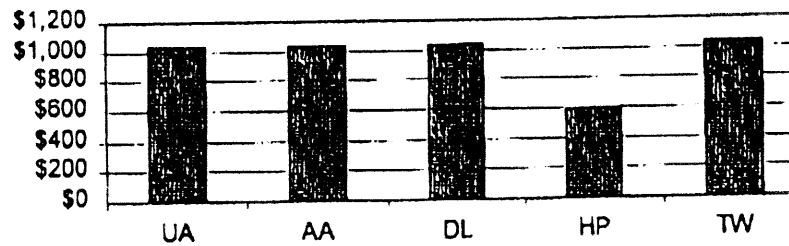

# Walkup Fare Comparison

HP's walkup fares from JFK and LGA to LAX are 40% lower than other major carriers

EXHIBIT 2

Walkup Fares from JFK/LGA to LAX

	UA	AA	DL	HP	TW
JFK-LAX	\$1,031	\$1,031	\$1,031	\$584	\$1,031