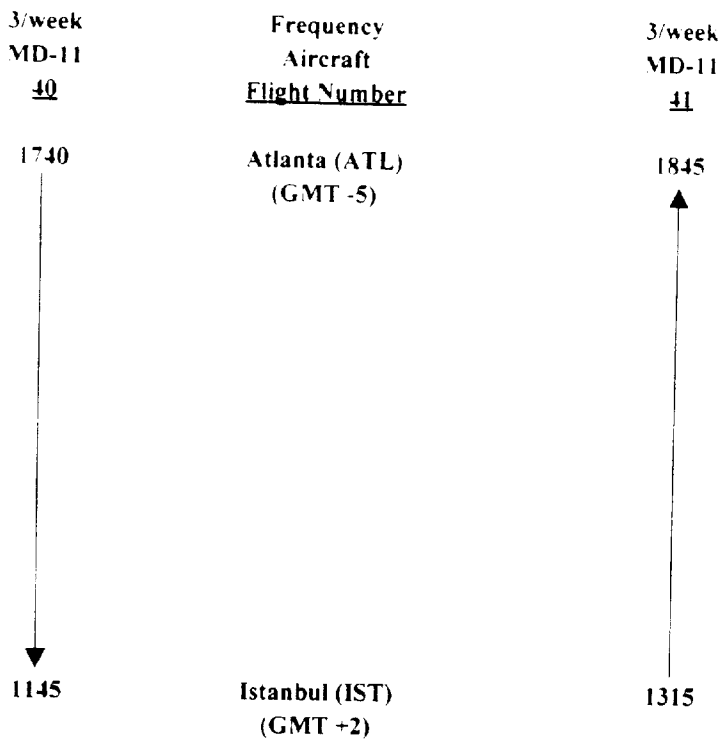

DELTA AIR LINES
ATLANTA-ISTANBUL PROPOSAL
Summer 1999

Mileage:	ATL-IST	5,774
	IST-ATL	<u>5,774</u>
	Total	11,548

Block Hours:	ATL-IST	11.05
	IST-ATL	<u>12.30</u>
	Total	23.35

Note: All flights operate thrice weekly with MD-11 aircraft, with a seating configuration of:

50	Business Class
<u>211</u>	Economy Class
261	Total