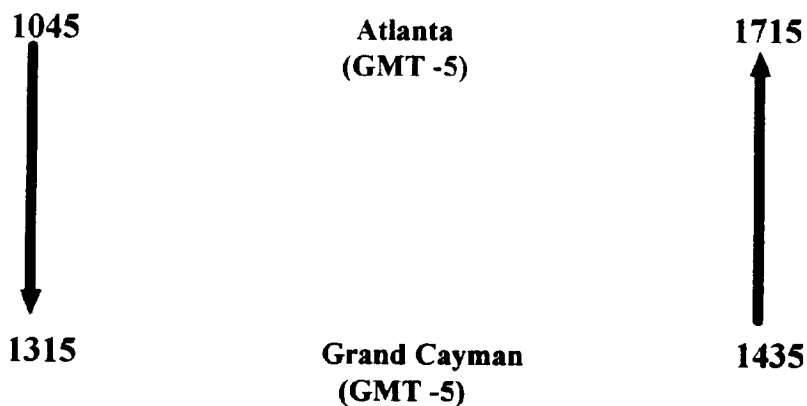

**DELTA AIR LINES ATLANTA - GRAND CAYMAN ISLAND SERVICE
WINTER 1997**

<u>757</u>	<u>Aircraft</u>	<u>757</u>
<u>267</u>	<u>Flight Number</u>	<u>182</u>

Mileage:	ATL - GCM	1,006
Block Hours:	ATL - GCM	2.50
	GCM - ATL	2.83

Note: All flights operate daily service with Boeing 757 aircraft, with a seating configuration of:

24	First Class
0	Business Class
<u>156</u>	<u>Economy Class</u>
180	Total